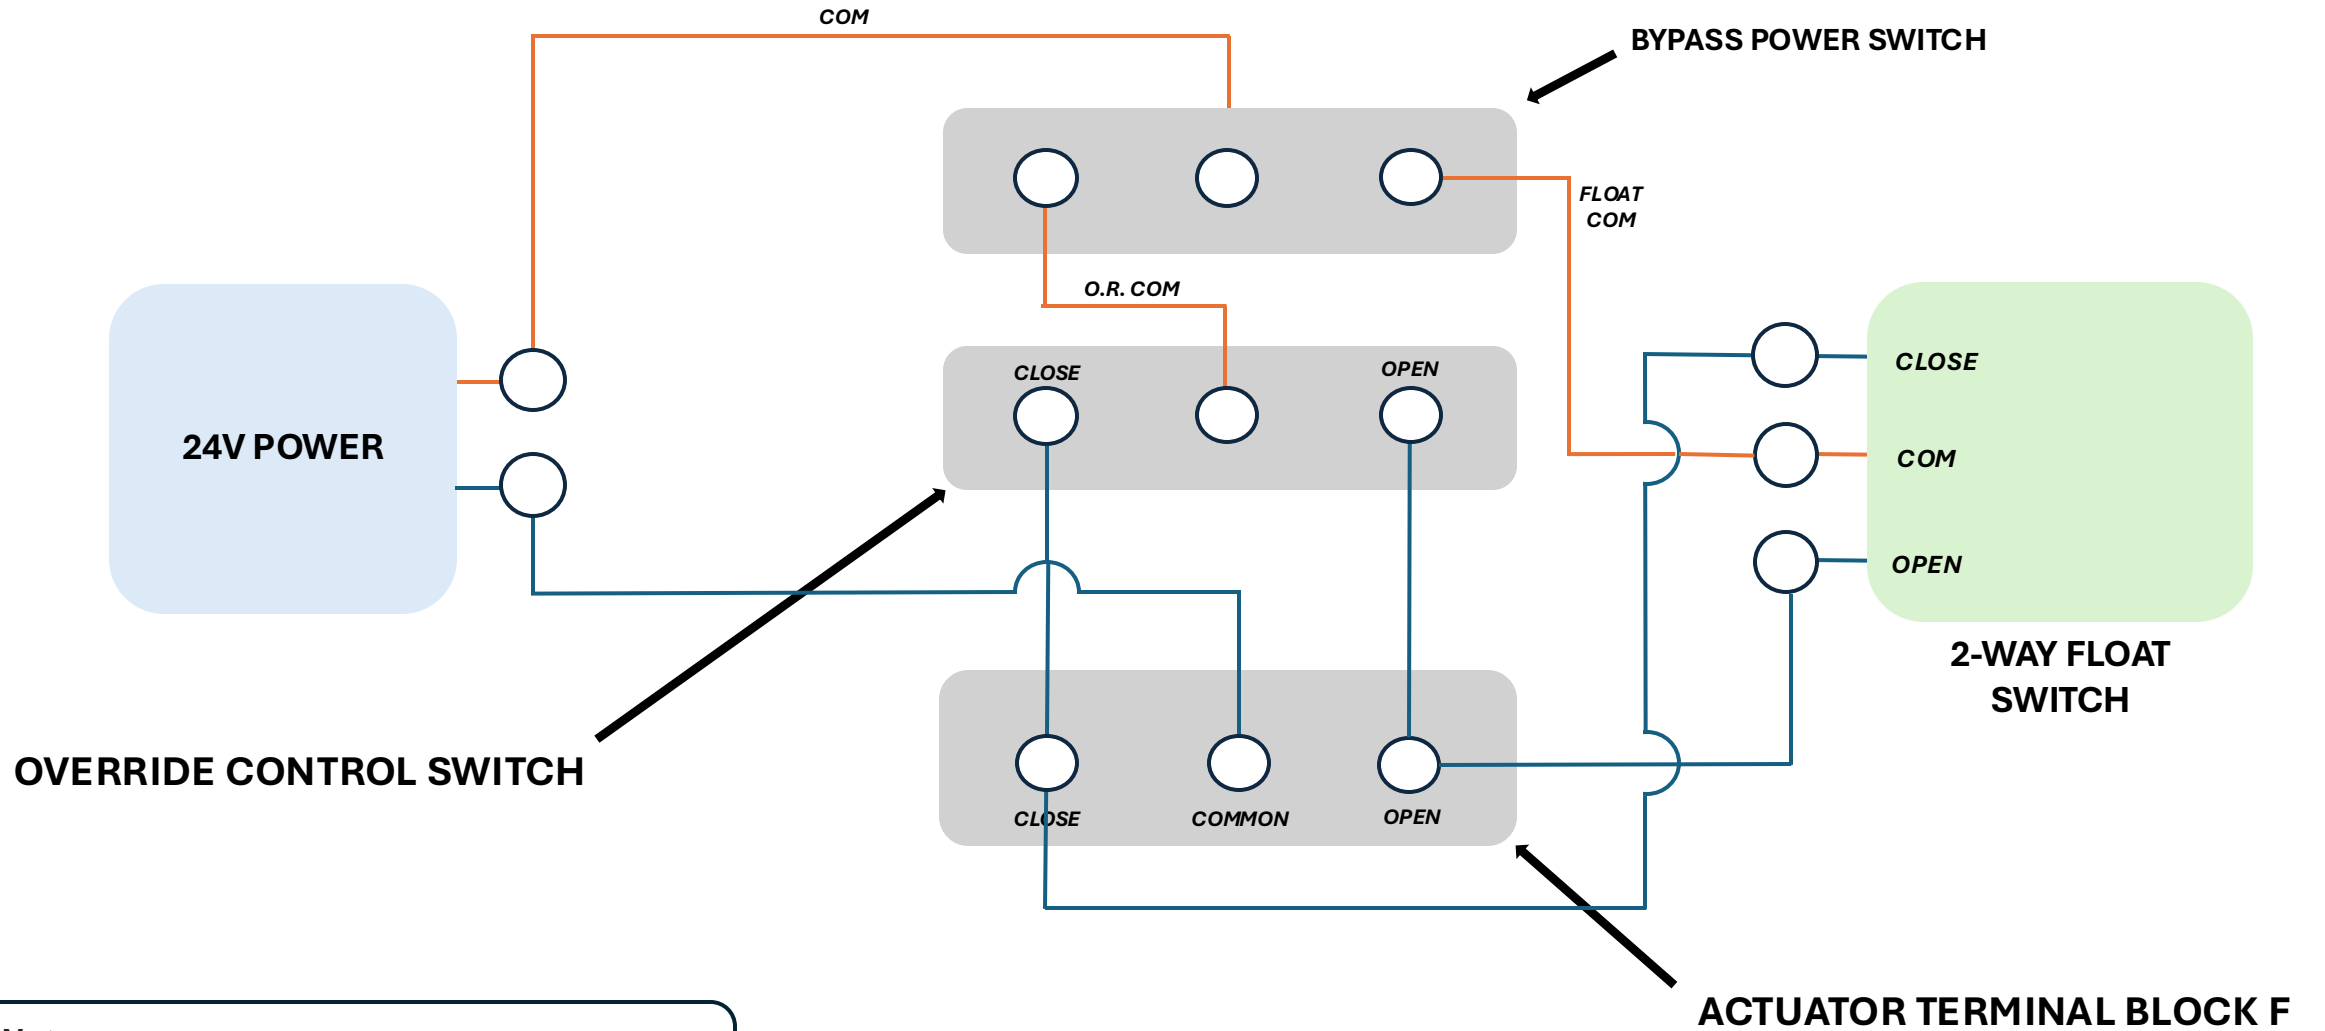

# FLOAT SWITCH MANUAL OVERRIDE WIRING

**Note:**  
*Bypass & Override Control Switches to be On-Off-On, SPDT type switches or equivalent.*